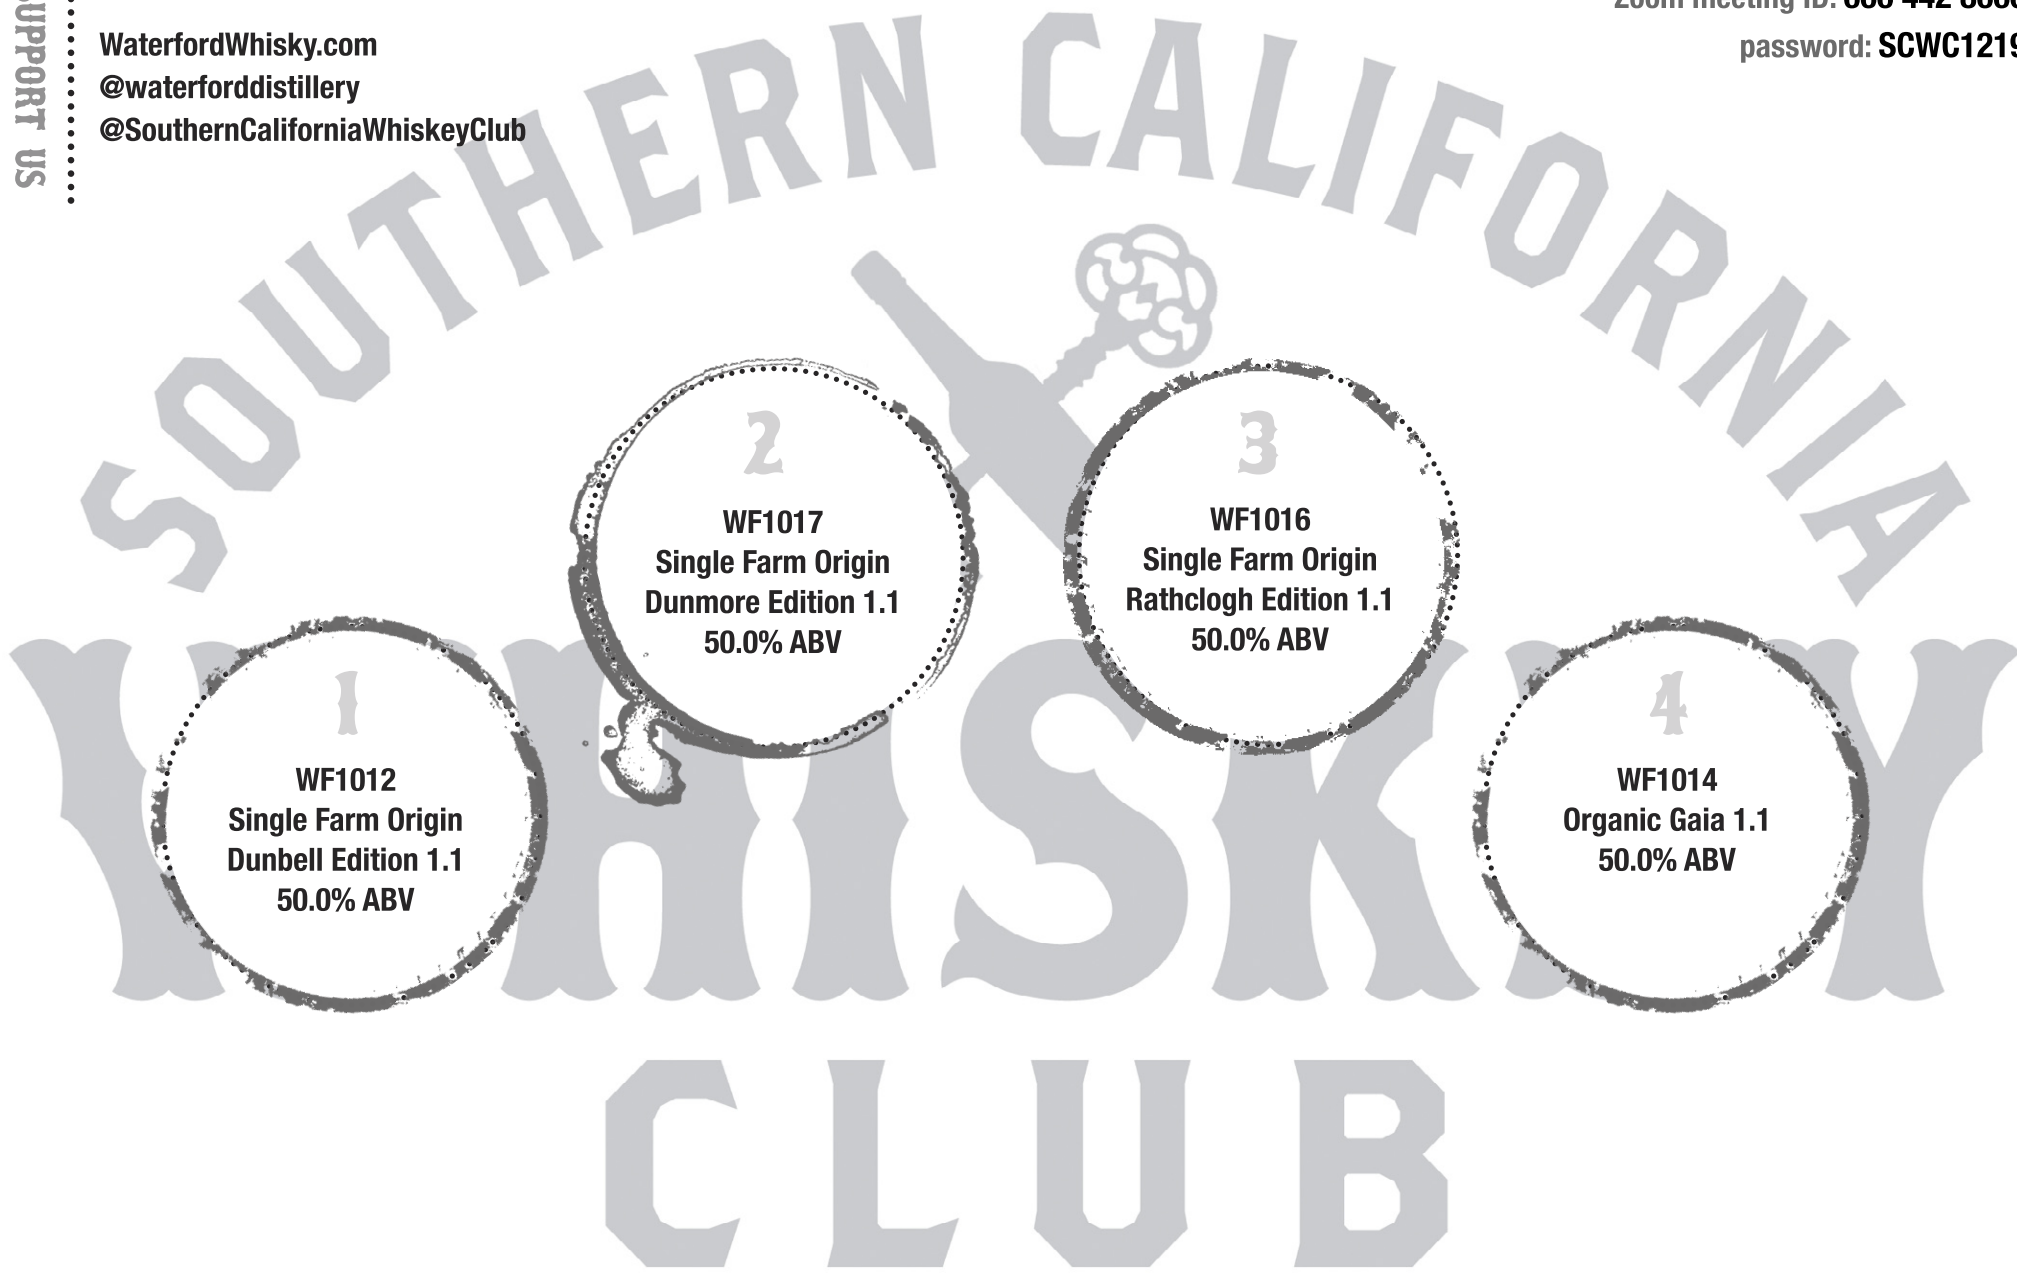

SUPPORT US

WaterfordWhisky.com
@waterforddistillery
@SouthernCaliforniaWhiskeyClub

Zoom meeting ID: 666 442 8666

password: SCWC1219

1
WF1012
Single Farm Origin
Dunbell Edition 1.1
50.0% ABV

2
WF1017
Single Farm Origin
Dunmore Edition 1.1
50.0% ABV

3
WF1016
Single Farm Origin
Rathclogh Edition 1.1
50.0% ABV

4
WF1014
Organic Gaia 1.1
50.0% ABV

SOUTHERN CALIFORNIA **WHISKEY CLUB**

 /SouthernCaliforniaWhiskeyClub
www.SouthernCaliforniaWhiskeyClub.com

EST MMXIII

WATERFORD
DISTILLERY

presented by Raj Sabharwal of Glass Revolution Imports
Saturday, December 19 @ 6:30pm PT